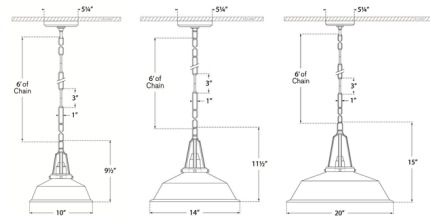

Shown in polished nickel / matte black

Specifications

COLOR Matte Black
BODY FINISH Polished Nickel
WATTAGE 15W
DIMMER Standard 120V
DIMENSIONS 10\"W x 9.5\"H
BULB NOT INCLUDED 1 x A19/Medium (E26)/15W/120V LED