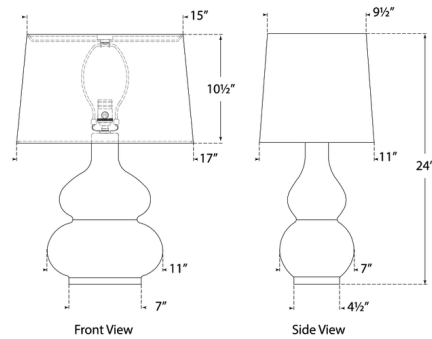

Shown in stained black metallic / linen

Specifications

COLOR Linen
BODY FINISH Stained Black Metallic
WATTAGE 15W
DIMMER Included
DIMENSIONS 17"W x 24"H x 11"D
BULB NOT INCLUDED 1 x A19/Medium (E26)/15W/120V LED