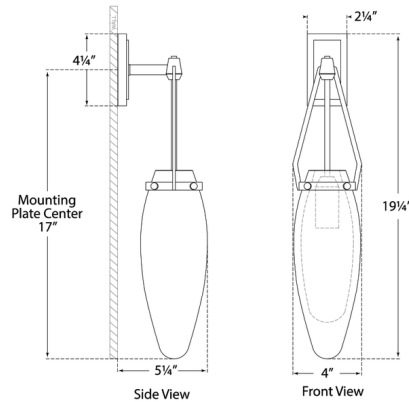

By Visual Comfort Signature

Description

The Myla Wall Sconce adds a sophisticated touch to your space with its curved, tapered silhouette inspired by vintage Murano glass vases. The glass is supported by a sleek metal frame for a fresh, contemporary aesthetic. Note: Fixture does not cover a standard US junction box and requires a 2 x 4 inch junction box.

Shown in polished nickel / smoked glass

Specifications

COLOR	N/A
BODY FINISH	Polished Nickel / Smoked Glass
WATTAGE	6.5W
DIMMER	Standard 120V
DIMENSIONS	4"W x 19.25"H x 5.25"D
BULB NOT INCLUDED	1 x B11/Candelabra (E12)/6.5W/120V LED