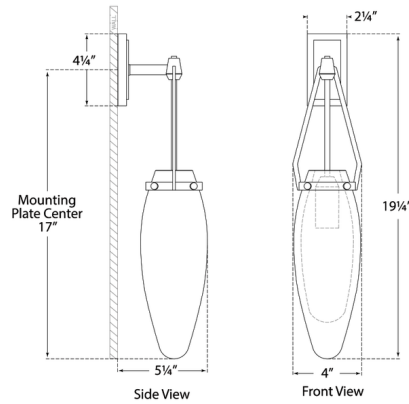

By Visual Comfort Signature

Description

The Myla Wall Sconce adds a sophisticated touch to your space with its curved, tapered silhouette inspired by vintage Murano glass vases. The glass is supported by a sleek metal frame for a fresh, contemporary aesthetic. Note: Fixture does not cover a standard US junction box and requires a 2 x 4 inch junction box.

Shown in polished nickel / smoked glass

Specifications

COLOR	N/A
BODY FINISH	Polished Nickel / Smoked Glass
WATTAGE	6.5W
DIMMER	Standard 120V
DIMENSIONS	4"W x 19.25"H x 5.25"D
BULB NOT INCLUDED	1 x B11/Candelabra (E12)/6.5W/120V LED