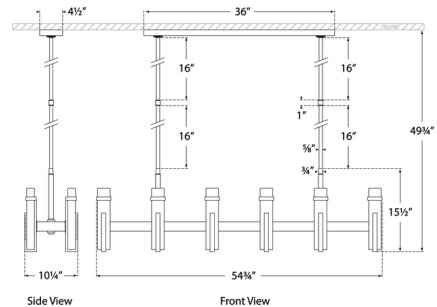

CLICK TO VIEW PRODUCT

Notes: