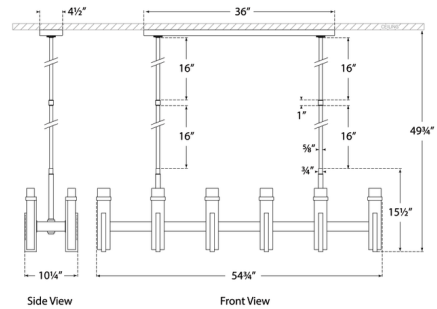

CLICK TO VIEW PRODUCT

Notes: