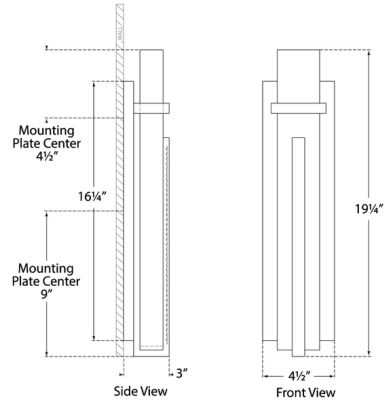

Shown in hand-rubbed antique brass / alabaster

Specifications

COLOR	Alabaster
BODY FINISH	Hand-Rubbed Antique Brass
WATTAGE	9W
DIMMER	Standard 120V
DIMENSIONS	4.5"W x 19.25"H x 3"D
INTEGRATED LED MODULE	1 x LED/9W/120V LED

Technical Information

LAMP COLOR	2700K
LUMENS/WATT	83.33
LUMINOUS FLUX	750 lumens

CLICK TO VIEW PRODUCT

Notes: