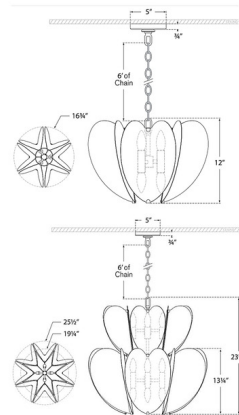

CLICK TO VIEW PRODUCT

Notes: