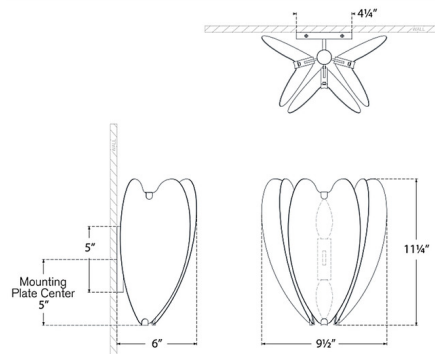

By Visual Comfort Signature

Description

The Danes Wall Sconce brings a simplistic beauty to your interior space. The folded heart design allows a warm glow of light to cast warm shadows across your room. Note: Matte Black and Matte White options are lined in Gild.

Shown in matte white

Specifications

COLOR	N/A
BODY FINISH	Matte White
WATTAGE	13W
DIMMER	Standard 120V
DIMENSIONS	9.5"W x 11.25"H x 6"D
BULB NOT INCLUDED	2 x B11/Candelabra (E12)/6.5W/120V LED

CLICK TO VIEW PRODUCT