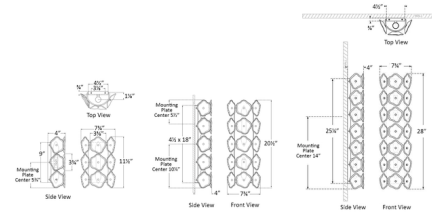

Description

The Leighton Wall Sconce embodies feminine charm, showcasing a column of individually cast glass flowers. It effortlessly accents any space from traditional to eclectic or contemporary. Lights shine from behind the flowers, emitting a warm ambient glow for your bathroom, hallway, or living room.

Shown in soft brass / cream tinted

Specifications

COLOR Cream Tinted
 BODY FINISH Soft Brass
 WATTAGE 19.5W
 DIMMER Standard 120V
 DIMENSIONS 7.75"W x 20.5"H x 4"D
 BULB NOT INCLUDED 3 x B11/Candelabra (E12)/6.5W/120V LED