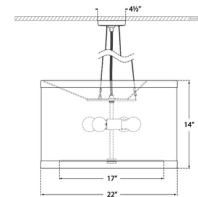

### Specifications

COLOR	N/A
BODY FINISH	Gild / Cream Linen / Black Linen
WATTAGE	60W
DIMMER	Standard 120V
DIMENSIONS	22"W x 14"H
BULB NOT INCLUDED	4 x A19/Medium (E26)/15W/120V LED

CLICK TO VIEW PRODUCT