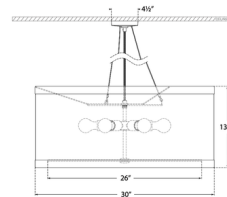

### Specifications

COLOR	N/A
BODY FINISH	Gild / Cream Linen / Black Linen
WATTAGE	60W
DIMMER	Standard 120V
DIMENSIONS	22"W x 14"H
BULB NOT INCLUDED	4 x A19/Medium (E26)/15W/120V LED

CLICK TO VIEW PRODUCT