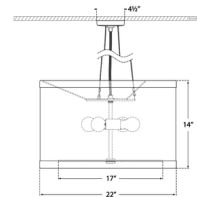

### Specifications

COLOR	N/A
BODY FINISH	Gild / Cream Linen / Black Linen
WATTAGE	60W
DIMMER	Standard 120V
DIMENSIONS	22"W x 14"H
BULB NOT INCLUDED	4 x A19/Medium (E26)/15W/120V LED

CLICK TO VIEW PRODUCT