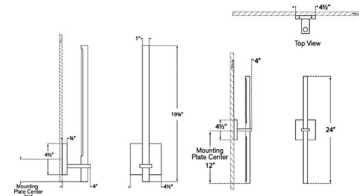

Specifications

COLOR	N/A
BODY FINISH	Antique-Burnished Brass
WATTAGE	15W
DIMMER	Standard 120V
DIMENSIONS	4.5"W x 19.75"H x 4"D
INTEGRATED LED MODULE	1 x LED/15W/120V LED