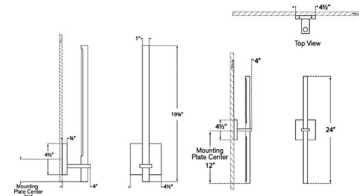

Shown in antique-burnished brass

Specifications

COLOR	N/A
BODY FINISH	Antique-Burnished Brass
WATTAGE	15W
DIMMER	Standard 120V
DIMENSIONS	4.5"W x 19.75"H x 4"D
INTEGRATED LED MODULE	1 x LED/15W/120V LED