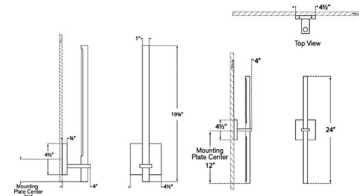

Shown in bronze

Specifications

COLOR	N/A
BODY FINISH	Bronze
WATTAGE	15W
DIMMER	Standard 120V
DIMENSIONS	4.5"W x 19.75"H x 4"D
INTEGRATED LED MODULE	1 x LED/15W/120V LED

Technical Information

LAMP COLOR	2700K
LUMENS/WATT	80.00
LUMINOUS FLUX	1200 lumens