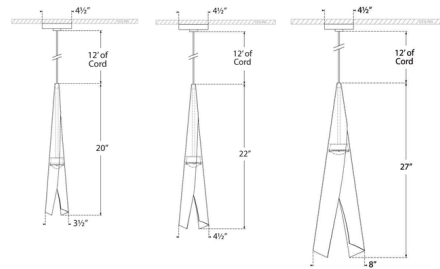

Lightology

lightology.com
866-954-4489
05-24-26

Project: _____

Company: _____

Location: _____ Fixture Type: _____

SPEC #: **VCG1241869**

Approved On: _____ Approved By: _____

Piel Wrapped Pendant By Visual Comfort Signature

Description

The Piel Wrapped Pendant captures the pliability of delicate metal sheeting, enveloping its light like a cocoon in its curved folds. This slim, sculptural piece adds a striking design element to your space, whether used individually or in clusters. TRIAC dimmable.

Specifications

COLOR . . . . . N/A
BODY FINISH . . . . . Bronze
WATTAGE 12W
DIMMER . . . . . Standard 120V
DIMENSIONS . . . . . 3.5"W x 20"H
INTEGRATED LED MODULE . . . . . 1 x LED/12W/120V LED

Technical Information

LAMP COLOR 2700K
LUMENS/WATT 83.33
LUMINOUS FLUX . . . . . 1000 lumens

Shown in bronze

CLICK TO VIEW PRODUCT

Notes: