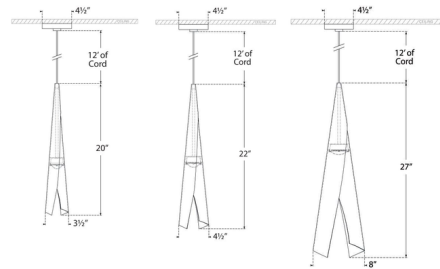

### Description

The Piel Wrapped Pendant captures the pliability of delicate metal sheeting, enveloping its light like a cocoon in its curved folds. This slim, sculptural piece adds a striking design element to your space, whether used individually or in clusters. TRIAC dimmable.

### Specifications

COLOR	N/A
BODY FINISH	Pewter
WATTAGE	12W
DIMMER	Standard 120V
DIMENSIONS	3.5"W x 20"H
INTEGRATED LED MODULE	1 x LED/12W/120V LED