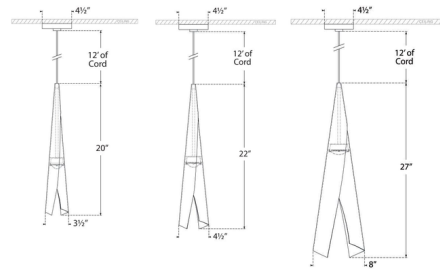

Lightology

lightology.com
866-954-4489
04-08-26

Project: _____
 Company: _____
 Location: _____ Fixture Type: _____
 SPEC #: **VCG1241870**
 Approved On: _____ Approved By: _____

Piel Wrapped Pendant By Visual Comfort Signature

Description

The Piel Wrapped Pendant captures the pliability of delicate metal sheeting, enveloping its light like a cocoon in its curved folds. This slim, sculptural piece adds a striking design element to your space, whether used individually or in clusters. TRIAC dimmable.

Shown in pewter

Specifications

COLOR	N/A
BODY FINISH	Pewter
WATTAGE	12W
DIMMER	Standard 120V
DIMENSIONS	3.5"W x 20"H
INTEGRATED LED MODULE	1 x LED/12W/120V LED

Technical Information

LAMP COLOR	2700K
LUMENS/WATT	83.33
LUMINOUS FLUX	1000 lumens