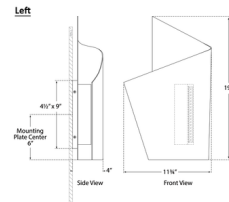

Shown in antique-burnished brass

Specifications

COLOR	N/A
BODY FINISH	Antique-Burnished Brass
WATTAGE	10W
DIMMER	Standard 120V
DIMENSIONS	11.75"W x 19"H x 4"D
INTEGRATED LED MODULE	1 x LED/10W/120V LED

Technical Information