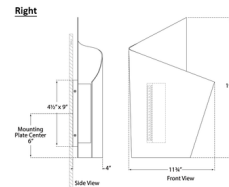

Shown in antique-burnished brass

Specifications

COLOR N/A
BODY FINISH Antique-Burnished Brass
WATTAGE 10W
DIMMER Standard 120V
DIMENSIONS 11.75"W x 19"H x 4"D
INTEGRATED LED MODULE 1 x LED/10W/120V LED

Technical Information