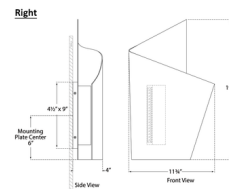

Shown in antique-burnished brass

Specifications

COLOR	N/A
BODY FINISH	Antique-Burnished Brass
WATTAGE	10W
DIMMER	Standard 120V
DIMENSIONS	11.75"W x 19"H x 4"D
INTEGRATED LED MODULE	1 x LED/10W/120V LED

Technical Information