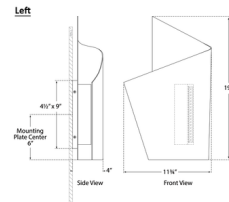

Shown in antique-burnished brass

Specifications

COLOR N/A
BODY FINISH Antique-Burnished Brass
WATTAGE 10W
DIMMER Standard 120V
DIMENSIONS 11.75"W x 19"H x 4"D
INTEGRATED LED MODULE 1 x LED/10W/120V LED

Technical Information