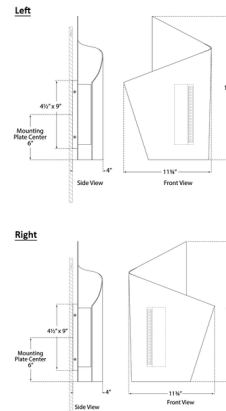

CLICK TO VIEW PRODUCT

Notes: