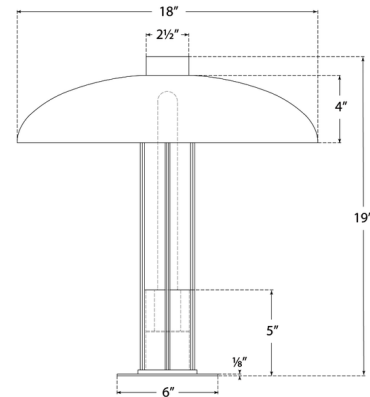

### Description

The Troye Table Lamp emits light from its central column, serving as both a source of illumination and a piece of artwork. The light is diffused through a gleaming glass pole and further dispersed by a gently domed metal or clear glass shade. Delicate metal rods surround the column as a subtle nod to modernist styles of the past.

### Specifications

COLOR	N/A
BODY FINISH	Antique Burnished Brass
WATTAGE	12W
DIMMER	Included
DIMENSIONS	18"W x 19"H
BULB INCLUDED	1 x T10/Medium (E26)/12W/120V LED

CLICK TO VIEW PRODUCT

Notes: