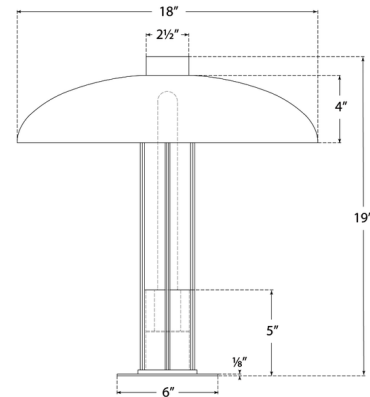

Shown in antique burnished brass

Specifications

COLOR	N/A
BODY FINISH	Antique Burnished Brass
WATTAGE	12W
DIMMER	Included
DIMENSIONS	18"W x 19"H
BULB INCLUDED	1 x T10/Medium (E26)/12W/120V LED

CLICK TO VIEW PRODUCT

Notes: