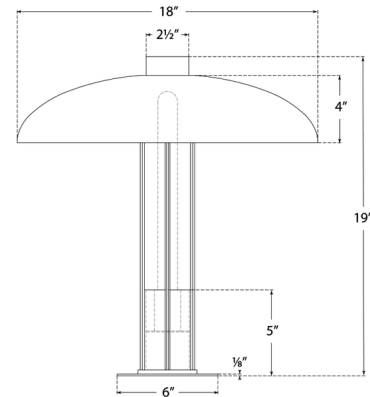

By Visual Comfort Signature

Description

The Troye Table Lamp emits light from its central column, serving as both a source of illumination and a piece of artwork. The light is diffused through a gleaming glass pole and further dispersed by a gently domed metal or clear glass shade. Delicate metal rods surround the column as a subtle nod to modernist styles of the past.

Shown in bronze

Specifications

COLOR	N/A
BODY FINISH	Bronze
WATTAGE	12W
DIMMER	Included
DIMENSIONS	18"W x 19"H
BULB INCLUDED	1 x T10/Medium (E26)/12W/120V LED

CLICK TO VIEW PRODUCT

Notes: