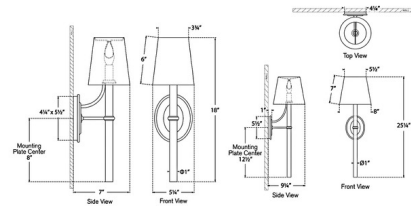

Description

The Abigail Wall Sconce brings a clean decorative look to your interior space. The smooth frame, holds a slim stem of wavy glass and is topped with a tapered linen shade that casts warm shadows across your room.

Shown in soft brass / linen

Specifications

COLOR Linen
 BODY FINISH Soft Brass
 WATTAGE 6.5W
 DIMMER Standard 120V
 DIMENSIONS 5.25"W x 18"H x 7"D
 BULB NOT INCLUDED 1 x B11/Candelabra (E12)/6.5W/120V LED