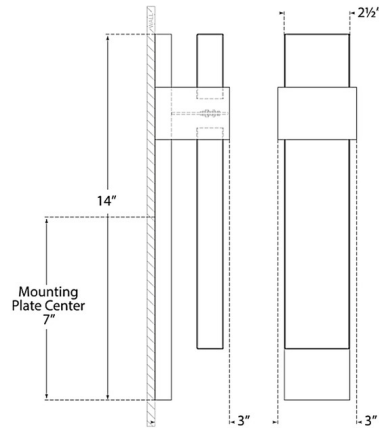

Shown in soft brass / clear

CLICK TO VIEW PRODUCT

Notes: