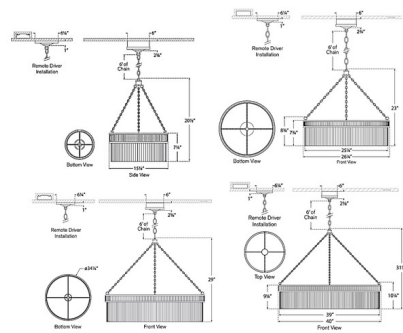

CLICK TO VIEW PRODUCT

Notes: