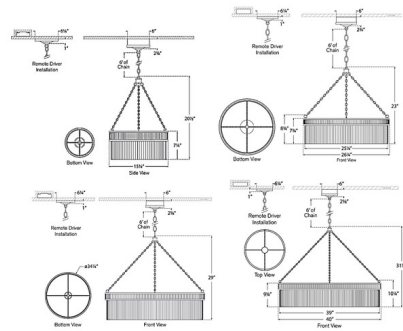

CLICK TO VIEW PRODUCT

Notes: