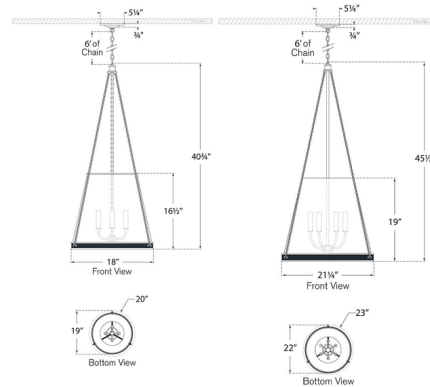

Description

The Reese Pendant brings vintage charm to your space with its candlestick lamp cluster placed in a linen or clear glass tapered shade, with fine decorative chains serving as support. Use it individually or in multiples to cast warm lighting in your kitchen, dining room or hallway.

Shown in bronze / linen

Specifications

COLOR Linen
 BODY FINISH Bronze
 WATTAGE 26W
 DIMMER Standard 120V
 DIMENSIONS 20"W x 40.75"H
 BULB NOT INCLUDED 4 x B11/Candelabra (E12)/6.5W/120V LED

CLICK TO VIEW PRODUCT