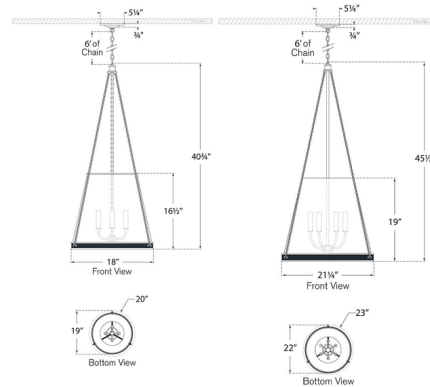

Shown in bronze / linen

Specifications

COLOR . . . . . Linen
BODY FINISH . . . . . Bronze
WATTAGE 26W
DIMMER . . . . . Standard 120V
DIMENSIONS . . . . . 20"W x 40.75"H
BULB NOT INCLUDED . . . . . 4 x B11/Candelabra (E12)/6.5W/120V LED

CLICK TO VIEW PRODUCT

Notes: