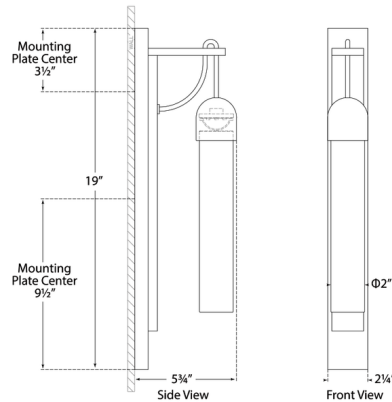

CLICK TO VIEW PRODUCT

Notes: