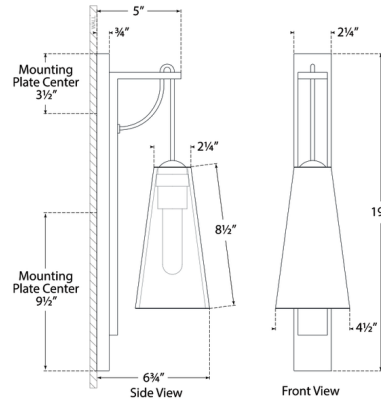

By Visual Comfort Signature

Description

The compact Reve Conical Wall Sconce adds modern appeal to your space with its slim profile and sleek ribbon glass shade suspended on a cord. Light passes through the glass, highlighting its distinct texture while providing ambient illumination. Note: Fixture does not cover a standard US junction box and requires a 2 x 4 inch junction box.

Shown in bronze / soft brass / clear

Specifications

COLOR	Clear
BODY FINISH	Bronze / Soft Brass
WATTAGE	6.5W
DIMMER	Standard 120V
DIMENSIONS	4.5"W x 19"H x 6.75"D
BULB NOT INCLUDED	1 x T10/Medium (E26)/6.5W/120V LED
OTHER BULB OPTIONS	1 x B11/Medium (E26)/120V LED