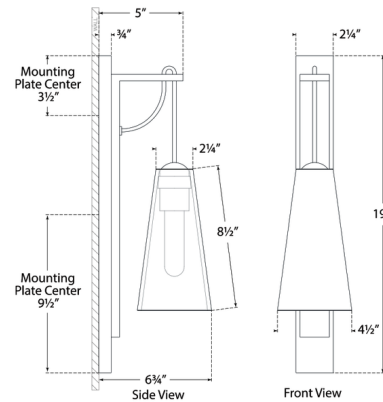

By Visual Comfort Signature

Description

The compact Reve Conical Wall Sconce adds modern appeal to your space with its slim profile and sleek ribbon glass shade suspended on a cord. Light passes through the glass, highlighting its distinct texture while providing ambient illumination. Note: Fixture does not cover a standard US junction box and requires a 2 x 4 inch junction box.

Shown in bronze / soft brass / clear

Specifications

COLOR	Clear
BODY FINISH	Bronze / Soft Brass
WATTAGE	6.5W
DIMMER	Standard 120V
DIMENSIONS	4.5"W x 19"H x 6.75"D
BULB NOT INCLUDED	1 x T10/Medium (E26)/6.5W/120V LED
OTHER BULB OPTIONS	1 x B11/Medium (E26)/120V LED