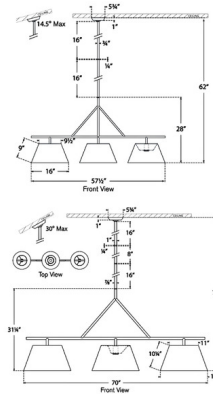

Description

The Collette Linear Pendant brings a relaxed beauty to your interior space. The streamlined, decorative frame is complemented by tapered linen shades that cast warm light across your room. Sloped ceiling to 14.5/ 30 degrees max. Rods are not field adjustable. Note: Custom Overall Heights are available. For quotes, please contact our sales team.

Shown in aged iron / linen

Specifications

COLOR Linen
BODY FINISH Aged Iron
WATTAGE 45W
DIMMER Standard 120V
DIMENSIONS 57.5"L x 16"W x 28"H
BULB NOT INCLUDED 3 x A19/Medium (E26)/15W/120V LED

Technical Information

PRODUCT DIMENSIONS Downrods: Two 18" Included

CLICK TO VIEW PRODUCT

Notes: