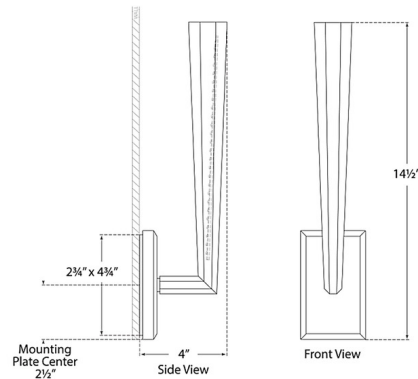

CLICK TO VIEW PRODUCT

Notes: