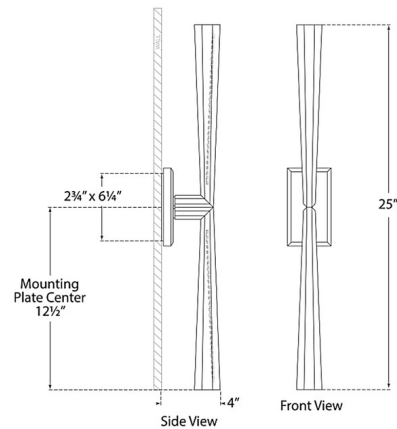

Lightology

lightology.com
866-954-4489
04-26-26

Project: _____

Company: _____

Location: _____ Fixture Type: _____

SPEC #: **VCG1242003**

Approved On: _____ Approved By: _____

Galahad Bathroom Vanity Light

By Visual Comfort Signature

Description

The Galahad Bathroom Vanity Light brings a modern minimalism to your interior space. The timeless solid, sculpted body is complemented by inner White glass panels that casts a warm glow of inward and across your room. Note: Fixture does not cover a standard US junction box and requires a 2 x 4 inch junction box.

Specifications

COLOR . . . . . White
BODY FINISH . . . . . Bronze
WATTAGE 40W
DIMMER . . . . . Standard 120V
DIMENSIONS . . . . . 2.75"W x 25"H x 4"D
INTEGRATED LED MODULE . . . . . 2 x LED/20W/120V LED

Technical Information

LAMP COLOR 2700K
LUMENS/WATT 80.00
LUMINOUS FLUX . . . . . 1600 lumens

Shown in bronze / white

CLICK TO VIEW PRODUCT

Notes: