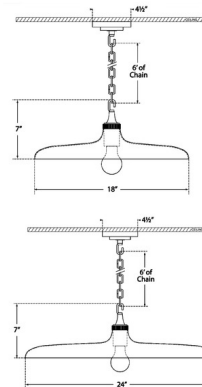

Specifications

COLOR Plaster White
BODY FINISH Hand-Rubbed Antique Brass
WATTAGE 15W
DIMMER Standard 120V
DIMENSIONS 18"W x 7"H
BULB NOT INCLUDED 1 x A19/Medium (E26)/15W/120V LED

Technical Information

PRODUCT DIMENSIONS Adjustable Chain Length: 72"