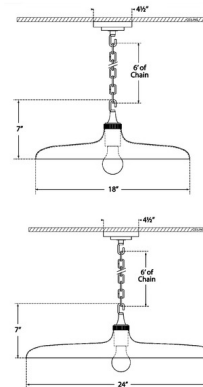

Specifications

COLOR Plaster White
BODY FINISH Hand-Rubbed Antique Brass
WATTAGE 15W
DIMMER Standard 120V
DIMENSIONS 18"W x 7"H
BULB NOT INCLUDED 1 x A19/Medium (E26)/15W/120V LED

Technical Information

PRODUCT DIMENSIONS Adjustable Chain Length: 72"