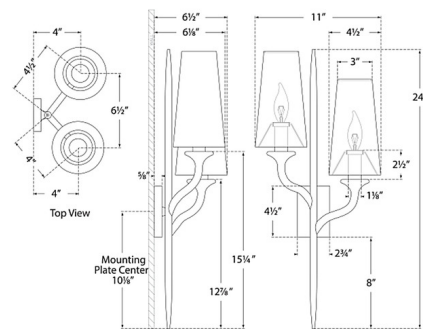

CLICK TO VIEW PRODUCT

Notes: