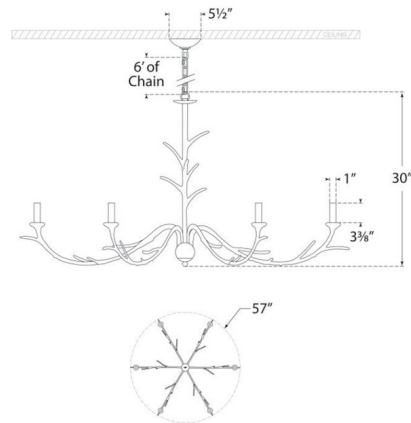

### Specifications

COLOR . . . . . Linen  
BODY FINISH . . . . . Plaster White  
WATTAGE . . . . . 240W  
DIMMER . . . . . Standard 120V  
DIMENSIONS . . . . . 57"W x 30"H  
BULB NOT INCLUDED . . . . . 6 x B10/Candelabra (E12)/40W/120V Incandescent

### Technical Information

PRODUCT DIMENSIONS . . . . . Adjustable Chain Length: 72"

Notes:

Shown in plaster white / linen

CLICK TO VIEW PRODUCT