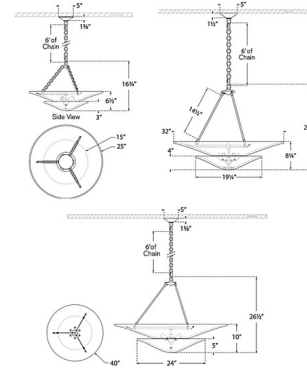

By Visual Comfort Signature

Description

The Mollino Chandelier recalls 1930s French sculpture with its tiered shallow bowls in a plaster finish. Chunky chains add further substance and dimension to the design, and the overall aesthetic works well with many interior decor styles. The indirect uplight provides a warm glow for illuminating dining rooms, kitchens, or bedrooms. The 25 inch diameter fixture is damp-rated, and the 32 inch is dry-rated. Note: The 32 and 40 inch diameter fixtures require additional ceiling support due to its weight.

Shown in hand-rubbed antique brass / plaster white

Specifications

COLOR Plaster White
 BODY FINISH Hand-Rubbed Antique Brass
 WATTAGE 19.5W
 DIMMER Standard 120V
 DIMENSIONS 25"W x 16.75"H
 BULB NOT INCLUDED 3 x B11/Candelabra (E12)/6.5W/120V LED

Technical Information

PRODUCT DIMENSIONS Adjustable Chain Length: 72"

CLICK TO VIEW PRODUCT

Notes: