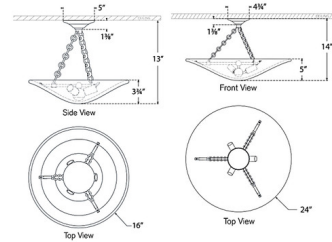

By Visual Comfort Signature

Description

The Mollino Semi Flush Ceiling Light recalls 1930s French sculpture with its lightweight shallow bowl in a plaster finish. Chunky chains add further substance and dimension to the design, and the overall aesthetic works well with many interior decor styles. The indirect uplight provides a warm glow for illuminating entryways, dining rooms, or bedrooms.

Shown in bronze / plaster white

Specifications

COLOR Plaster White
 BODY FINISH Bronze
 WATTAGE 19.5W
 DIMMER Standard 120V
 DIMENSIONS 16"W x 13"H
 BULB NOT INCLUDED 3 x B11/Candelabra (E12)/6.5W/120V LED