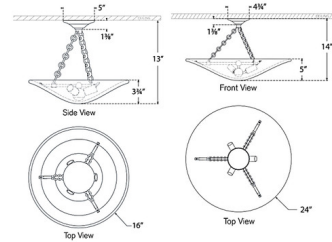

By Visual Comfort Signature

Description

The Mollino Semi Flush Ceiling Light recalls 1930s French sculpture with its lightweight shallow bowl in a plaster finish. Chunky chains add further substance and dimension to the design, and the overall aesthetic works well with many interior decor styles. The indirect uplight provides a warm glow for illuminating entryways, dining rooms, or bedrooms.

Shown in hand-rubbed antique brass / plaster white

Specifications

COLOR Plaster White
 BODY FINISH Hand-Rubbed Antique Brass
 WATTAGE 19.5W
 DIMMER Standard 120V
 DIMENSIONS 16"W x 13"H
 BULB NOT INCLUDED 3 x B11/Candelabra (E12)/6.5W/120V LED