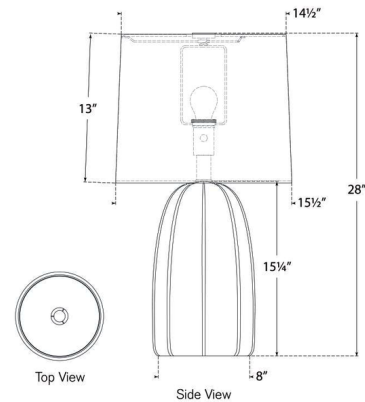

### Specifications

COLOR . . . . . Linen  
BODY FINISH . . . . . Sky Gray  
WATTAGE . . . . . 15W  
DIMMER . . . . . Included  
DIMENSIONS . . . . . 15.5"W x 28"H  
BULB NOT INCLUDED . . . . . 1 x A19/Medium (E26)/15W/120V LED