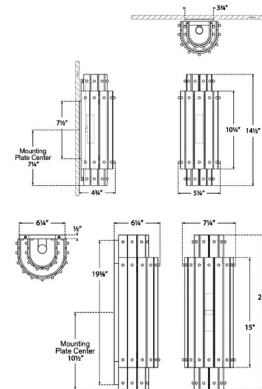

By Visual Comfort Signature

Description

The Cadence Wall Sconce brings a modern, art deco vibe to your interior space. The smooth frame holds antique mirror glass, inspired by Italy's Murano glass, that casts a warm glow of light across your room. Note: Smallest size fixture does not cover a standard US junction box and requires a 2 x 4 inch junction box.

Shown in polished nickel / antique mirror

Specifications

COLOR	Antique Mirror
BODY FINISH	Polished Nickel
WATTAGE	11W
DIMMER	Standard 120V
DIMENSIONS	5.5\"W x 14.5\"H x 4.75\"D
BULB NOT INCLUDED	2 x B10/Candelabra (E12)/5.5W/120V LED