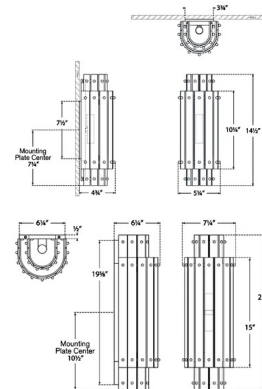

### Description

The Cadence Wall Sconce brings a modern, art deco vibe to your interior space. The smooth frame holds antique mirror glass, inspired by Italy's Murano glass, that casts a warm glow of light across your room. Note: Smallest size fixture does not cover a standard US junction box and requires a 2 x 4 inch junction box.

### Specifications

COLOR	Antique Mirror
BODY FINISH	Polished Nickel
WATTAGE	11W
DIMMER	Standard 120V
DIMENSIONS	5.5"W x 14.5"H x 4.75"D
BULB NOT INCLUDED	2 x B10/Candelabra (E12)/5.5W/120V LED

CLICK TO VIEW PRODUCT