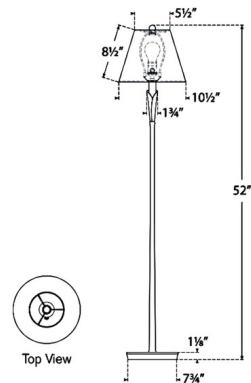

Shown in aged iron / linen

Specifications

COLOR	Linen
BODY FINISH	Aged Iron
WATTAGE	15W
DIMMER	Included
DIMENSIONS	10.5"W x 52"H
BULB NOT INCLUDED	1 x A19/Medium (E26)/15W/120V LED

CLICK TO VIEW PRODUCT

Notes: