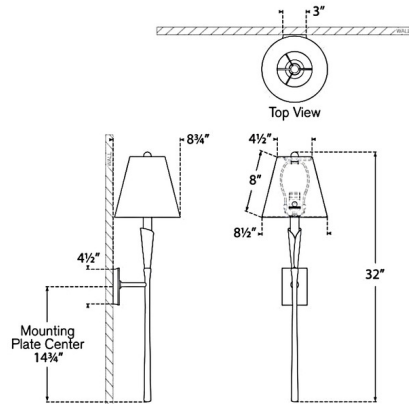

### Specifications

COLOR	..... Linen
BODY FINISH	..... Aged Iron
WATTAGE	..... 15W
DIMMER	..... Standard 120V
DIMENSIONS	..... 8.5"W x 32"H x 8.75"D
BULB NOT INCLUDED	..... 1 x A19/Medium (E26)/15W/120V LED