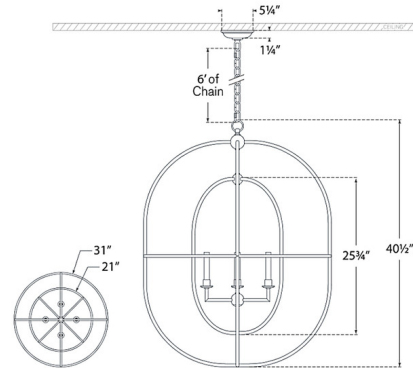

Shown in aged iron

CLICK TO VIEW PRODUCT

Notes: