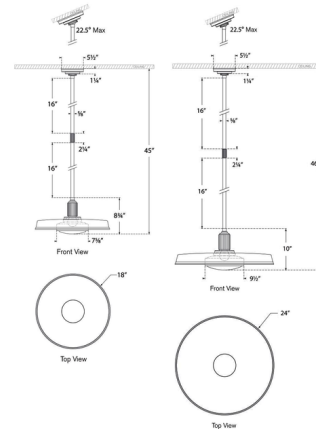

### Specifications

COLOR	White
BODY FINISH	Polished Nickel
WATTAGE	15W
DIMMER	Standard 120V
DIMENSIONS	18"W x 8.75"H
BULB NOT INCLUDED	1 x A19/Medium (E26)/15W/120V LED

CLICK TO VIEW PRODUCT

Notes: