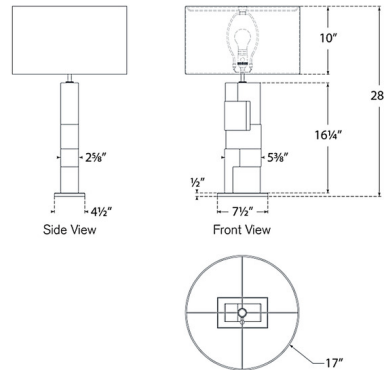

By Visual Comfort Signature

Description

The Ashlar Tall Table Lamp is inspired by the puzzle-like precision, hand-cut stone walls of Machu Picchu. The rectangular body, with cuts of natural alabaster, rests on a finished base. A round linen shade that casts warm light across your room, completes the look. Dimmer switch is located on the lamp socket. Note: Alabaster is a natural stone and variations in color and texture make each piece unique.

Shown in bronze / alabaster

Specifications

COLOR Alabaster
BODY FINISH Bronze
WATTAGE 15W
DIMMER Included
DIMENSIONS 17"W x 28"H
BULB NOT INCLUDED 1 x A19/Medium (E26)/15W/120V LED

Technical Information

PRODUCT DIMENSIONS Cord: 144"