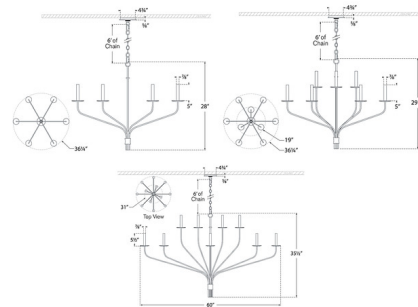

### Specifications

COLOR	N/A
BODY FINISH	Aged Iron
WATTAGE	33W
DIMMER	Standard 120V
DIMENSIONS	36.25"W x 28"H
BULB NOT INCLUDED	6 x C11/Candelabra (E12)/5.5W/120V LED

### Technical Information

PRODUCT DIMENSIONS	Adjustable Chain Length: 72"
--------------------	------------------------------

CLICK TO VIEW PRODUCT

Notes: