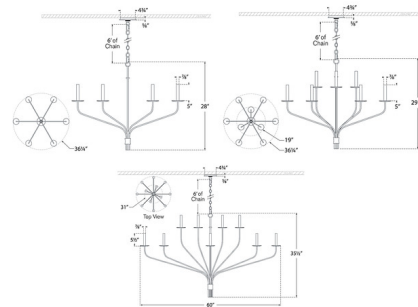

Shown in gilded iron

Specifications

COLOR	N/A
BODY FINISH	Gilded Iron
WATTAGE	33W
DIMMER	Standard 120V
DIMENSIONS	36.25"W x 28"H
BULB NOT INCLUDED	6 x C11/Candelabra (E12)/5.5W/120V LED

CLICK TO VIEW PRODUCT