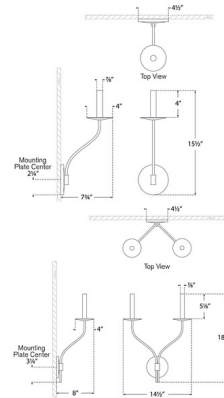

Shown in aged iron

Specifications

COLOR	N/A
BODY FINISH	Aged Iron
WATTAGE	5.5W
DIMMER	Standard 120V
DIMENSIONS	4.5"W x 15.5"H x 7.75"D
BULB NOT INCLUDED	1 x C11/Candelabra (E12)/5.5W/120V LED

CLICK TO VIEW PRODUCT