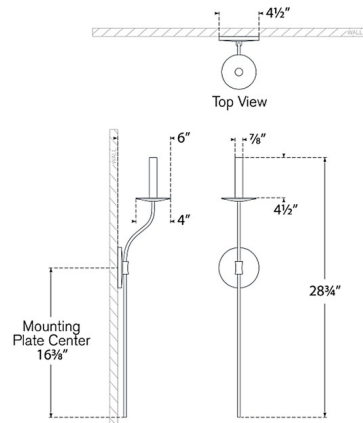

By Visual Comfort Signature

Description

The Belfair Tail Wall Sconce brings a refined elegance to your interior space. The Shaker aesthetic simplicity of the frame holds a traditional candelabra inspired light, casting warm shadows across your room.

Shown in aged iron

Specifications

COLOR	N/A
BODY FINISH	Aged Iron
WATTAGE	5.5W
DIMMER	Standard 120V
DIMENSIONS	4.5"W x 28.75"H x 6"D
BULB NOT INCLUDED	1 x C11/Candelabra (E12)/5.5W/120V LED

CLICK TO VIEW PRODUCT