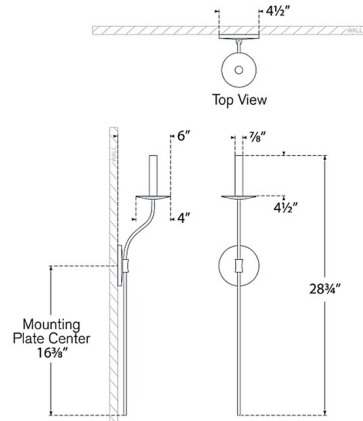

### Specifications

COLOR	N/A
BODY FINISH	Gilded Iron
WATTAGE	5.5W
DIMMER	Standard 120V
DIMENSIONS	4.5"W x 28.75"H x 6"D
BULB NOT INCLUDED	1 x C11/Candelabra (E12)/5.5W/120V LED

CLICK TO VIEW PRODUCT

Notes: