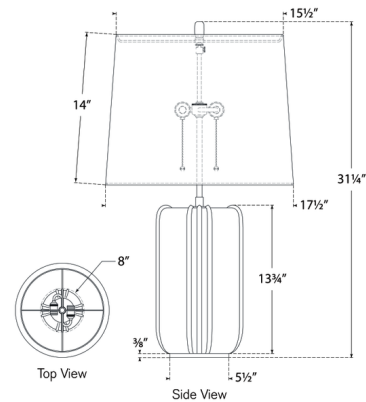

Shown in polar blue crackle / linen

Specifications

COLOR Linen
BODY FINISH Polar Blue Crackle
WATTAGE 30W
DIMMER N/A
DIMENSIONS 17.5"W x 31.25"H
BULB NOT INCLUDED 2 x A19/Medium (E26)/15W/120V LED

CLICK TO VIEW PRODUCT