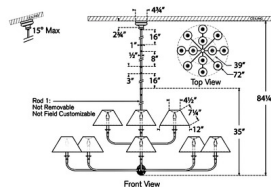

Shown in aged iron / white linen

Specifications

COLOR White Linen
BODY FINISH Aged Iron
WATTAGE 78W
DIMMER Standard 120V
DIMENSIONS 58"W x 29"H
BULB NOT INCLUDED 12 x B11/Candelabra (E12)/6.5W/120V LED

CLICK TO VIEW PRODUCT