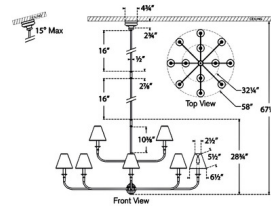

### Specifications

COLOR . . . . . White Linen  
BODY FINISH . . . . . Aged Iron  
WATTAGE . . . . . 78W  
DIMMER . . . . . Standard 120V  
DIMENSIONS . . . . . 58"W x 29"H  
BULB NOT INCLUDED . . . . . 12 x B11/Candelabra (E12)/6.5W/120V LED