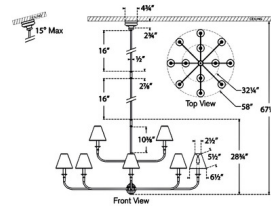

Lightology

lightology.com
866-954-4489
04-22-26

Project: _____

Company: _____

Location: _____ Fixture Type: _____

SPEC #: **VCG1242178**

Approved On: _____ Approved By: _____

Piaf Two Tiered Chandelier

By Visual Comfort Signature

Description

The Piaf Two Tiered Chandelier brings a clean, airy feel to your interior space. The steel frame is accented with decorative hubs and topped with conical linen shades that cast warm shadows across your room. Sloped ceiling to 15 degrees. Note: Custom Overall Heights are available. For quotes, please contact our sales team.

Specifications

COLOR . . . . . White Linen
BODY FINISH . . . . . Aged Iron
WATTAGE 78W
DIMMER . . . . . Standard 120V
DIMENSIONS . . . . . 58"W x 29"H
BULB NOT INCLUDED . . . . . 12 x B11/Candelabra (E12)/6.5W/120V LED

CLICK TO VIEW PRODUCT

Notes: