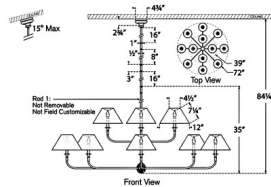

### Specifications

COLOR . . . . . White Linen  
BODY FINISH . . . . . Aged Iron  
WATTAGE . . . . . 78W  
DIMMER . . . . . Standard 120V  
DIMENSIONS . . . . . 58"W x 29"H  
BULB NOT INCLUDED . . . . . 12 x B11/Candelabra (E12)/6.5W/120V LED