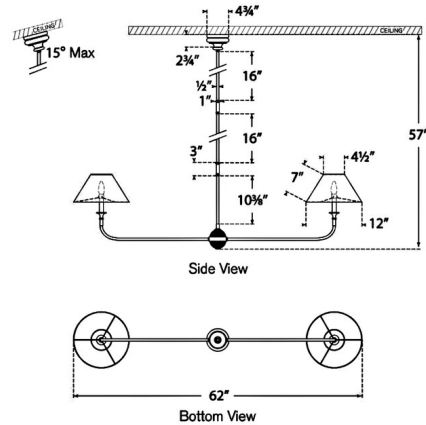

Description

The Piaf Linear Pendant brings a clean, airy feel to your interior space. The steel frame is accented with decorative hubs and topped with conical linen shades that cast warm shadows across your room. Sloped ceiling to 15 degrees. Note: Custom Overall Heights are available. For quotes, please contact our sales team.

Shown in aged iron / linen

Specifications

COLOR Linen
 BODY FINISH Aged Iron
 WATTAGE 13W
 DIMMER Standard 120V
 DIMENSIONS 62"L x 12"W x 18.5"H
 BULB NOT INCLUDED 2 x B11/Candelabra (E12)/6.5W/120V LED