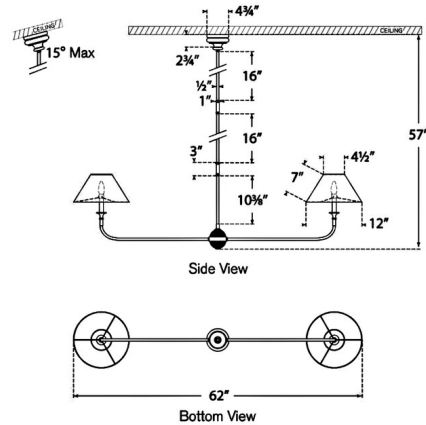

Description

The Piaf Linear Pendant brings a clean, airy feel to your interior space. The steel frame is accented with decorative hubs and topped with conical linen shades that cast warm shadows across your room. Sloped ceiling to 15 degrees. Note: Custom Overall Heights are available. For quotes, please contact our sales team.

Shown in aged iron / white linen

Specifications

COLOR	White Linen
BODY FINISH	Aged Iron
WATTAGE	13W
DIMMER	Standard 120V
DIMENSIONS	62"L x 12"W x 18.5"H
BULB NOT INCLUDED	2 x B11/Candelabra (E12)/6.5W/120V LED