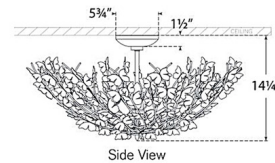

### Description

The Farfalle Semi Flush Ceiling Light brings a whimsical beauty to your interior space. Curved stems hold butterflies that seem to float into your air. Warm light peeks through, casting shadows across your room.

### Specifications

COLOR	N/A
BODY FINISH	Burnished Silver Leaf
WATTAGE	44W
DIMMER	Standard 120V
DIMENSIONS	30"W x 14.25"H
BULB NOT INCLUDED	8 x C11/Candelabra (E12)/5.5W/120V LED

Notes:

Shown in burnished silver leaf