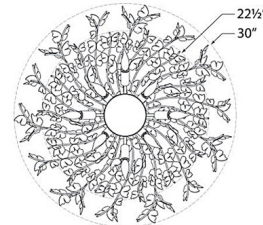

Description

The Farfalle Semi Flush Ceiling Light brings a whimsical beauty to your interior space. Curved stems hold butterflies that seem to float into your air. Warm light peeks through, casting shadows across your room.

Specifications

COLOR	N/A
BODY FINISH	Burnished Silver Leaf
WATTAGE	44W
DIMMER	Standard 120V
DIMENSIONS	30"W x 14.25"H
BULB NOT INCLUDED	8 x C11/Candelabra (E12)/5.5W/120V LED

Notes:

Shown in burnished silver leaf