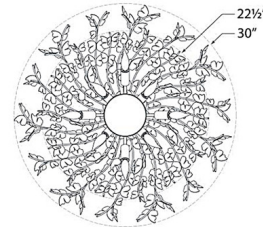

### Description

The Farfalle Semi Flush Ceiling Light brings a whimsical beauty to your interior space. Curved stems hold butterflies that seem to float into your air. Warm light peeks through, casting shadows across your room.

### Specifications

COLOR	N/A
BODY FINISH	Burnished Silver Leaf
WATTAGE	44W
DIMMER	Standard 120V
DIMENSIONS	30"W x 14.25"H
BULB NOT INCLUDED	8 x C11/Candelabra (E12)/5.5W/120V LED

Notes:

Shown in burnished silver leaf