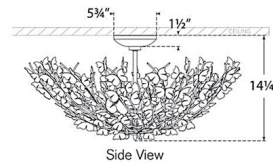

Description

The Farfalle Semi Flush Ceiling Light brings a whimsical beauty to your interior space. Curved stems hold butterflies that seem to float into your air. Warm light peeks through, casting shadows across your room.

Specifications

COLOR	N/A
BODY FINISH	Burnished Silver Leaf
WATTAGE	44W
DIMMER	Standard 120V
DIMENSIONS	30"W x 14.25"H
BULB NOT INCLUDED	8 x C11/Candelabra (E12)/5.5W/120V LED

Notes:

Shown in burnished silver leaf