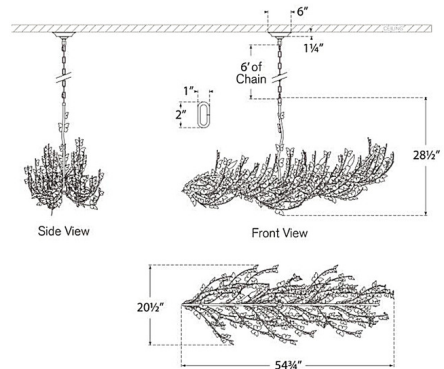

### Specifications

COLOR . . . . . N/A  
BODY FINISH . . . . . Burnished Silver Leaf  
WATTAGE . . . . . 38.5W  
DIMMER . . . . . Standard 120V  
DIMENSIONS . . . . . 54.75"L x 20.5"W x 28.5"H  
BULB NOT INCLUDED . . . . . 7 x C11/Candelabra (E12)/5.5W/120V LED

### Technical Information

PRODUCT DIMENSIONS . . . . . Adjustable Chain Length: 72"

Notes:

Shown in burnished silver leaf

CLICK TO VIEW PRODUCT